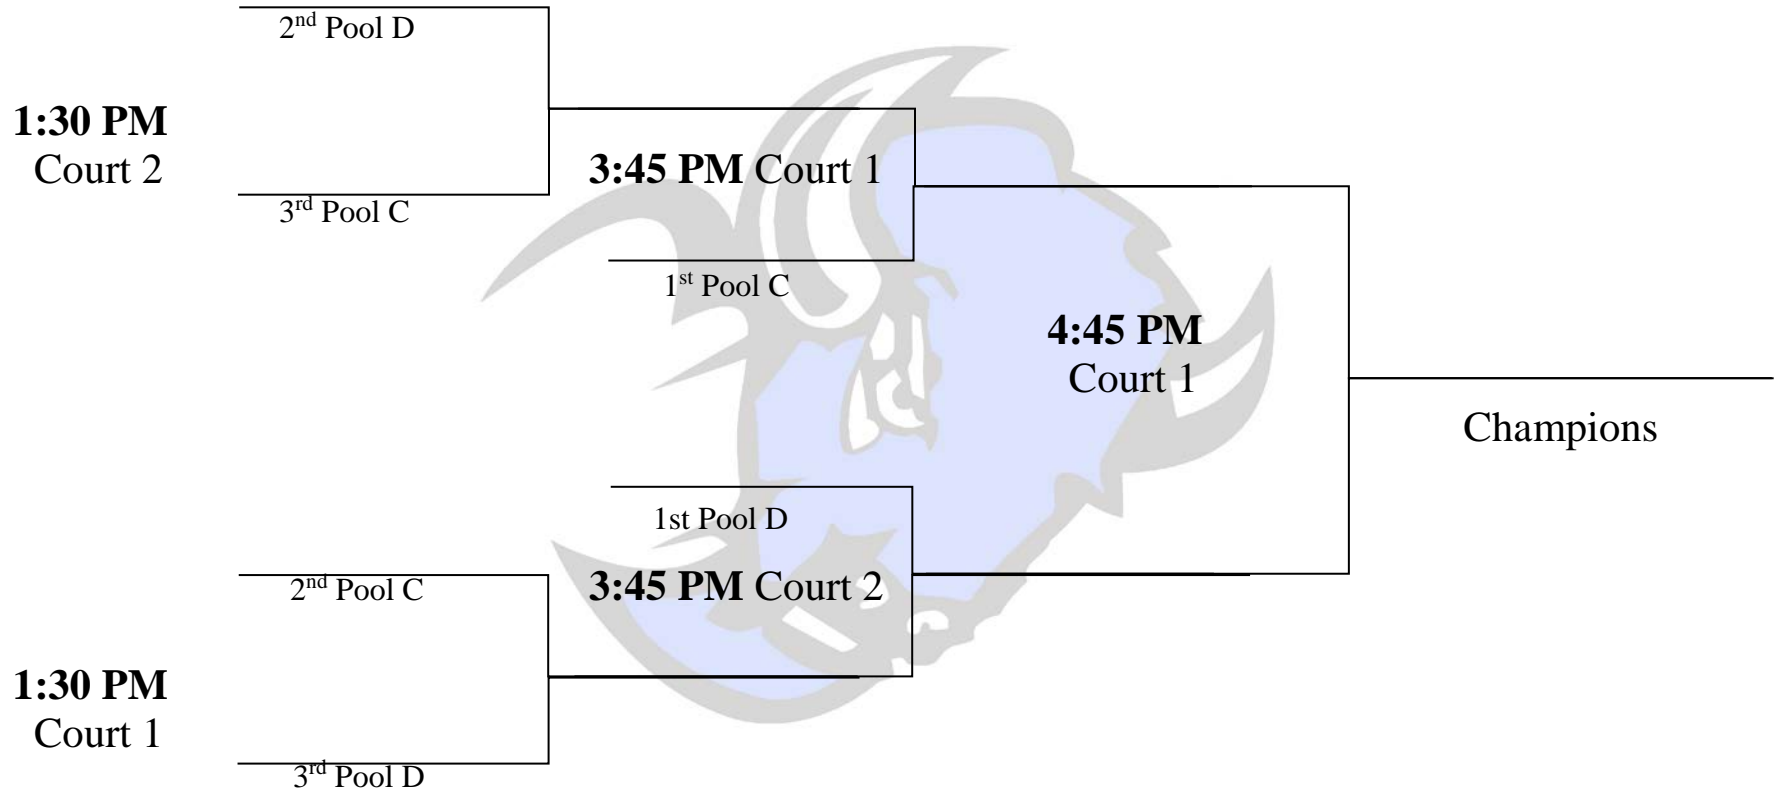

Pool B

6. Clover Bar
7. SCA
8. OLA
9. Holy Redeemer
10. Millwoods Christian

<i>Friday, Sept 29th</i>	Court 1 (Girls)	Court 2 (Girls)
<i>4:00 PM</i>	1 vs 2	6 vs 7
<i>5:00 PM</i>	3 vs 4	8 vs 9
<i>6:15 PM</i>	2 vs 5	10 vs 7
<i>7:15 PM</i>	1 vs 3	6 vs 8
<i>8:30 PM</i>	4 vs 5	9 vs 10
<i>Saturday, Sept 30th</i>	Court 1 (Girls)	Court 2 (Girls)
<i>8:00 AM</i>	2 vs 3	7 vs 8
<i>9:00 AM</i>	1 vs 5	6 vs 10
<i>10:15 AM</i>	4 vs 2	9 vs 7
<i>11:15 AM</i>	3 vs 5	8 vs 10
<i>12:15 PM</i>	1 vs 4	6 vs 9

4:45 PM
Court 2

Consolation Champions

2:30 PM
Court 2

4th Pool B

5th Pool A

Woolly Bully Classic

Championship Draw (Boys)

Woolly Bully Classic