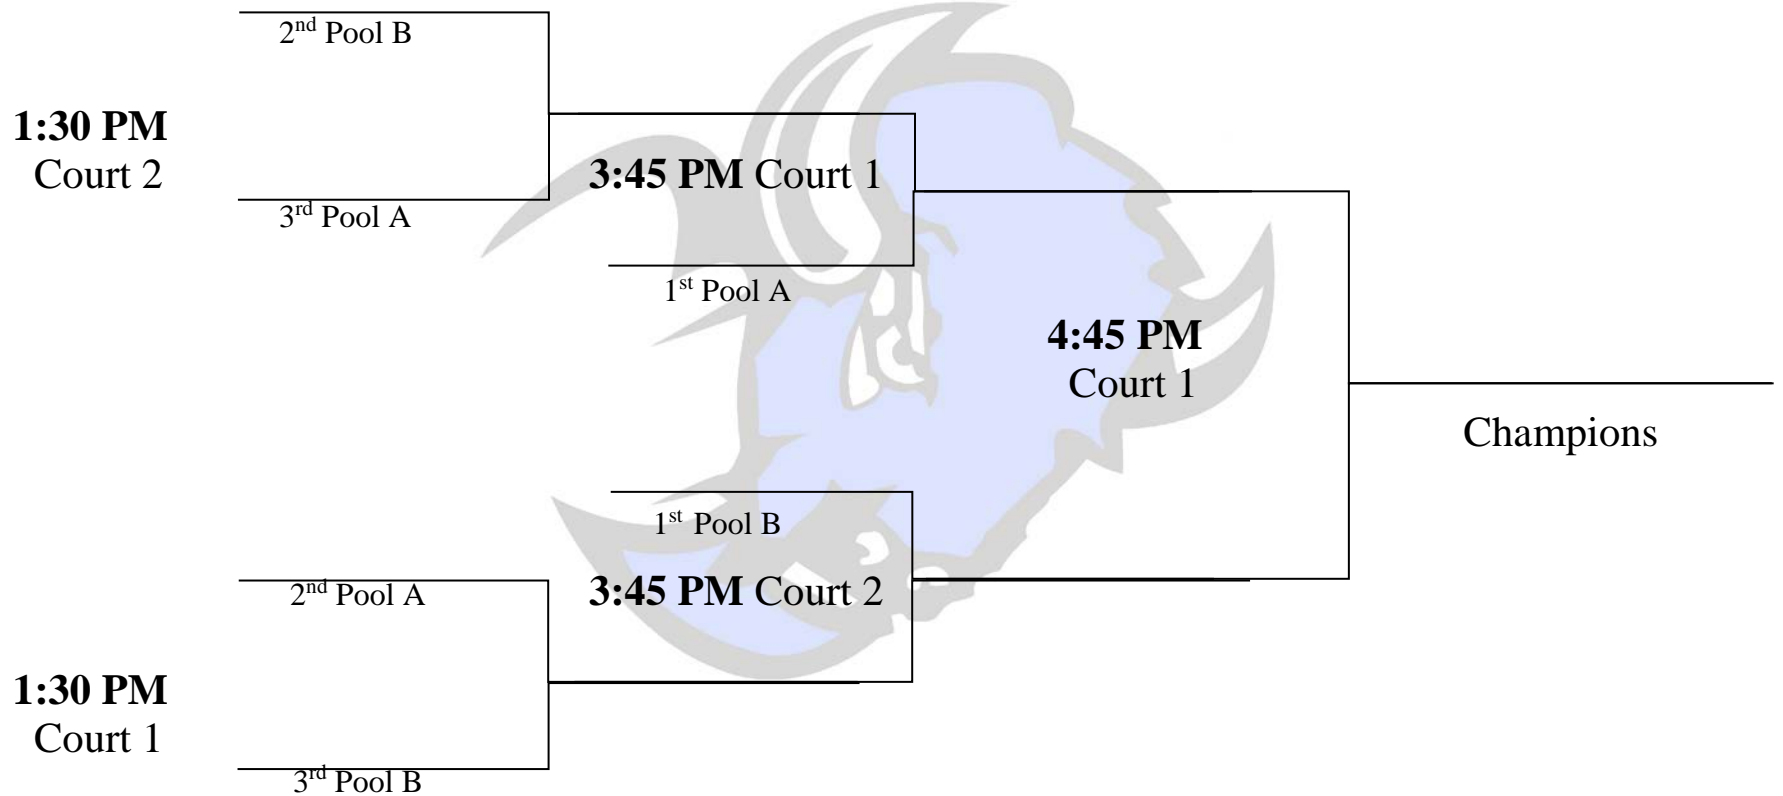

Woolly Bully Classic

Championship Draw (Girls)