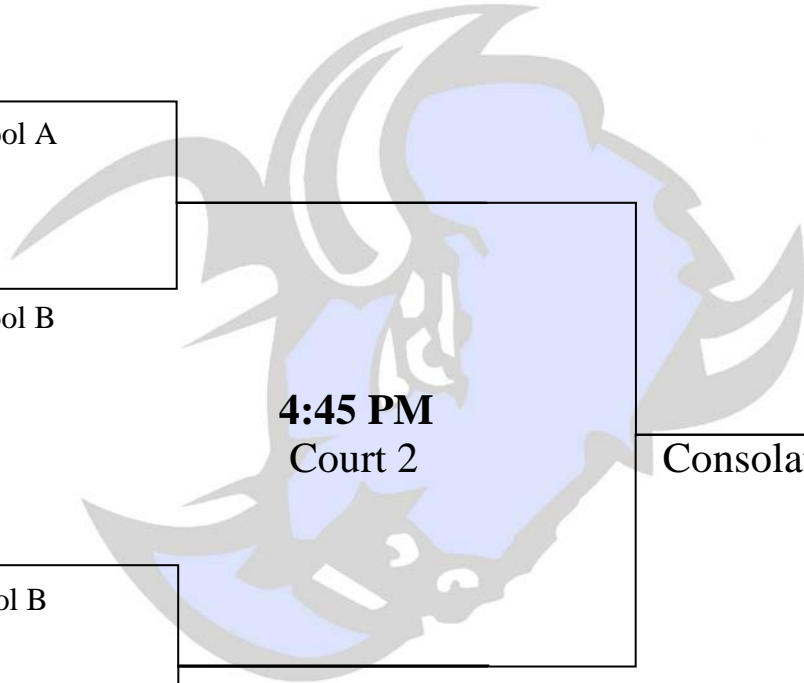

Woolly Bully Classic

Consolation Draw (Girls)

2:30 PM
Court 1

4th Pool A

5th Pool B

4:45 PM
Court 2

Consolation Champions

2:30 PM
Court 2

4th Pool B

5th Pool A