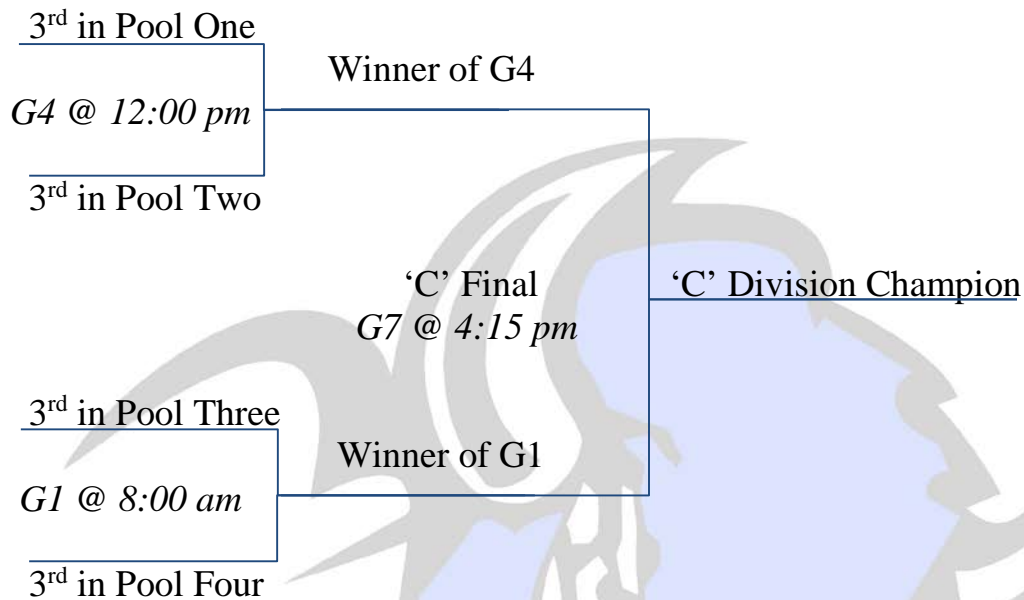

Ardrossan Jr. Sr. High School Presents:

Saturday, February 24th- Playoffs

'C' Division

Saturday, February 24th- Playoff Game Breakdown

Start Time		Home	Away
8:00 am	G1	3 rd in Pool Three	4 th in Pool Four
9:15 am	G2	2 nd in Pool Three	2 nd in Pool Four
10:45 am	G3	1 st in Pool Three	1 st in Pool Four
12:00 pm	G4	3 rd in Pool One	3 rd in Pool Two
1:30 pm	G5	2 nd in Pool One	2 nd in Pool Two
2:45 pm	G6	1 st in Pool One	1 st in Pool Two
4:15 pm*	G7*	Winner of G4	Winner of G1
5:30 pm*	G8*	Winner of G5	Winner of G2
7:00 pm*	G9*	Winner of G6	Winner of G3

**asterisk indicates the game is a division final*

Ardrossan Jr. Sr. High School Presents:

The Hoof Fest Classic

~2018 Girls Draw~

All Games in Gym 'B'

<u>Pool One</u>	<u>Pool Two</u>	<u>Pool Three</u>	<u>Pool Four</u>
1. Ardrossan	1. St Theresa	1. Leduc	1. SCA
2. St. Theresa #2	2. Clover Bar	2. Riverbend	2. Riverview
3. Lakeland Ridge	3. FR Haythorne	3. OLA	3. OLPH