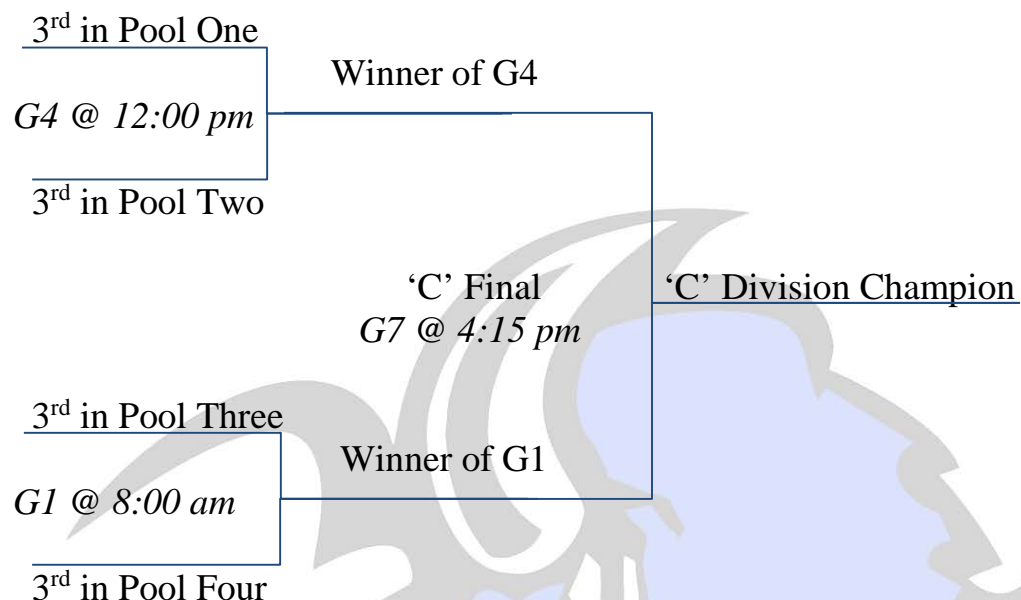

Ardrossan Jr. Sr. High School Presents:

Saturday, February 24th- Playoffs

'C' Division

Saturday, February 24th- Playoff Game Breakdown

Start Time		Home	Away
8:00 am	G1	3 rd in Pool Three	4 th in Pool Four
9:15 am	G2	2 nd in Pool Three	2 nd in Pool Four
10:45 am	G3	1 st in Pool Three	1 st in Pool Four
12:00 pm	G4	3 rd in Pool One	3 rd in Pool Two
1:30 pm	G5	2 nd in Pool One	2 nd in Pool Two
2:45 pm	G6	1 st in Pool One	1 st in Pool Two
4:15 pm*	G7*	Winner of G4	Winner of G1
5:30 pm*	G8*	Winner of G5	Winner of G2
7:00 pm*	G9*	Winner of G6	Winner of G3

Start Time	Home	Away
<i>10:15 am</i>	Ardrossan	St Theresa #2
<i>11:45 am</i>	Leduc	Riverbend
<i>1:00 pm</i>	St. Theresa	FR Haythorne
<i>2:30 pm</i>	St Theresa #2	Lakeland Ridge
<i>3:45 pm</i>	Leduc	OLA
<i>5:15 pm</i>	SCA	Riverview
<i>6:30 pm</i>	Ardrossan	Lakeland Ridge
<i>8:00 pm</i>	OLPH	Riverview

'C' Division

Saturday, February 24th- Playoff Game Breakdown

Start Time		Home	Away
8:00 am	G1	3 rd in Pool Three	4 th in Pool Four
9:15 am	G2	2 nd in Pool Three	2 nd in Pool Four
10:45 am	G3	1 st in Pool Three	1 st in Pool Four
12:00 pm	G4	3 rd in Pool One	3 rd in Pool Two
1:30 pm	G5	2 nd in Pool One	2 nd in Pool Two
2:45 pm	G6	1 st in Pool One	1 st in Pool Two
4:15 pm*	G7*	Winner of G4	Winner of G1
5:30 pm*	G8*	Winner of G5	Winner of G2
7:00 pm*	G9*	Winner of G6	Winner of G3

**asterisk indicates the game is a division final*