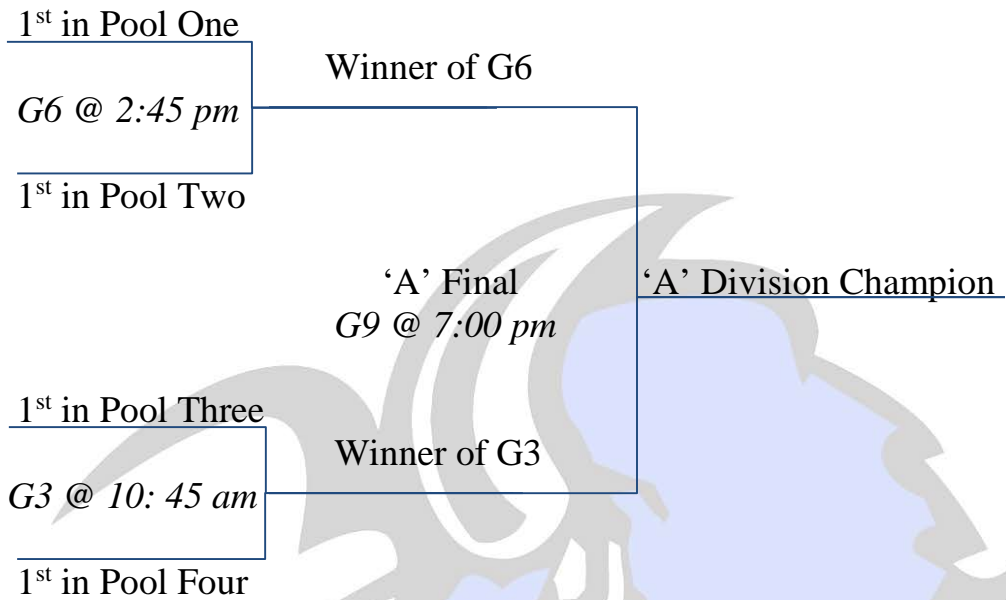

Ardrossan Jr. Sr. High School Presents:

Saturday, February 24th- Playoffs

'A' Division