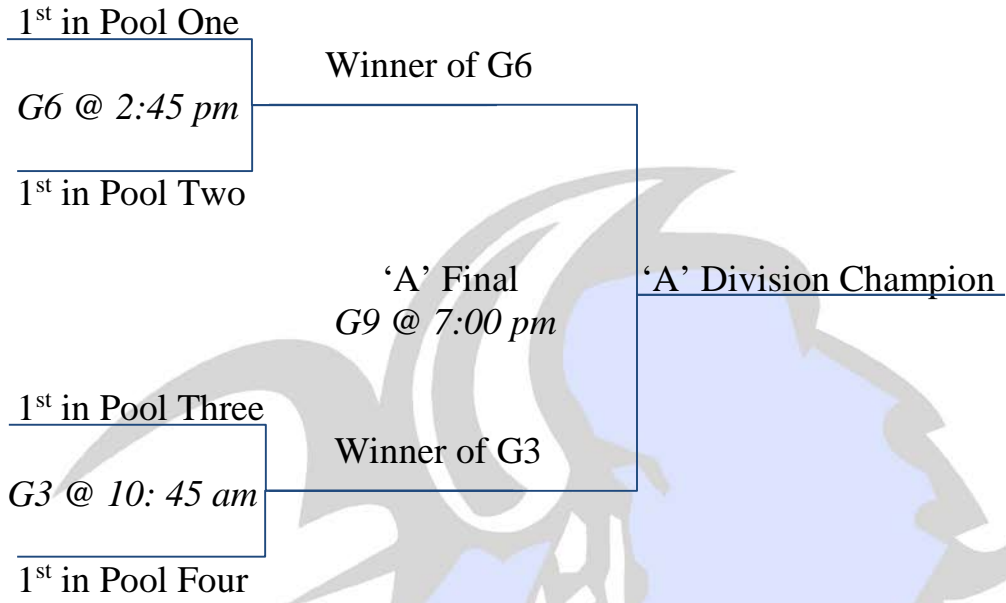

Ardrossan Jr. Sr. High School Presents:

Saturday, February 24th- Playoffs

'A' Division