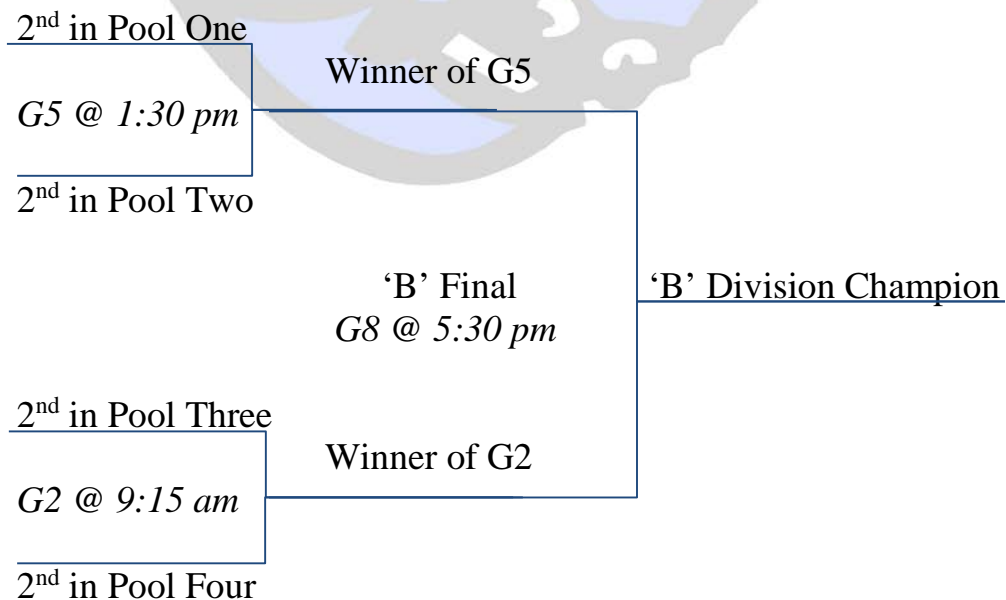

'B' Division

53129 Range Road 222 Ardrossan, AB T8E 2M8
(780) 922 2228