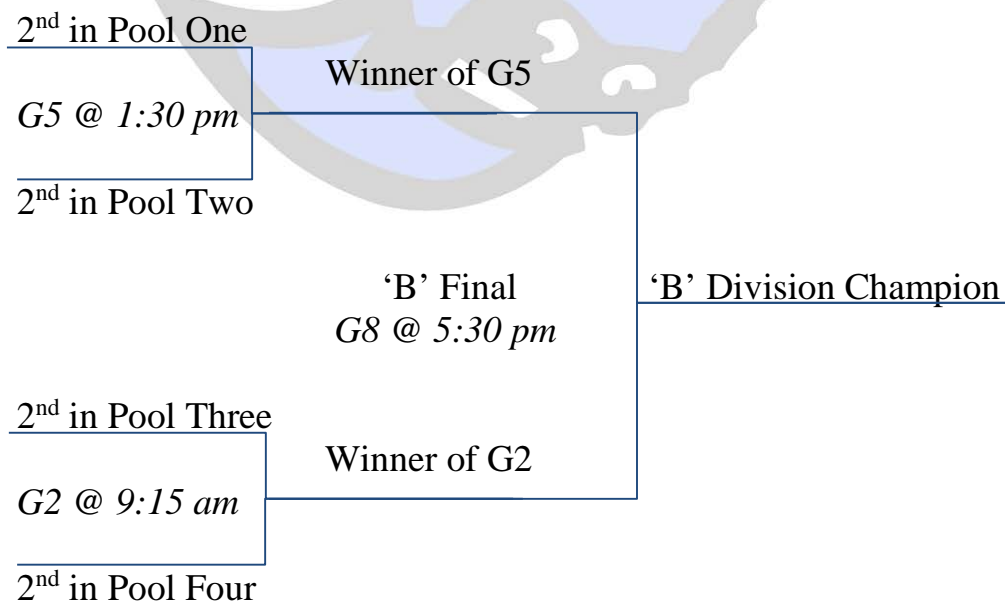

'B' Division