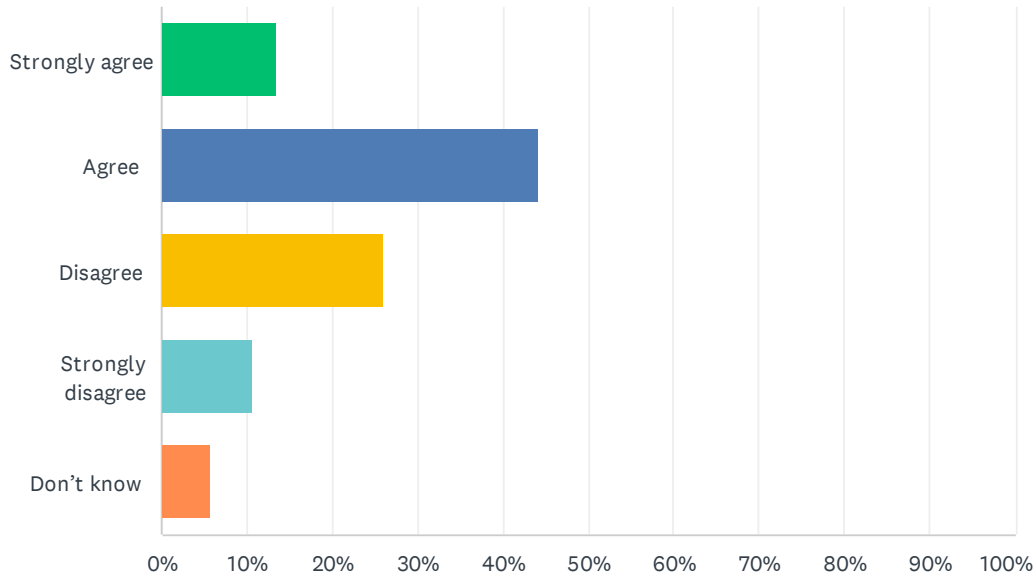

Q22 I can openly and honestly communicate with teachers, staff and students at my school.

Answered: 104 Skipped: 0

ANSWER CHOICES	RESPONSES	
Strongly agree	13.46%	14
Agree	44.23%	46
Disagree	25.96%	27
Strongly disagree	10.58%	11
Don't know	5.77%	6
TOTAL		104