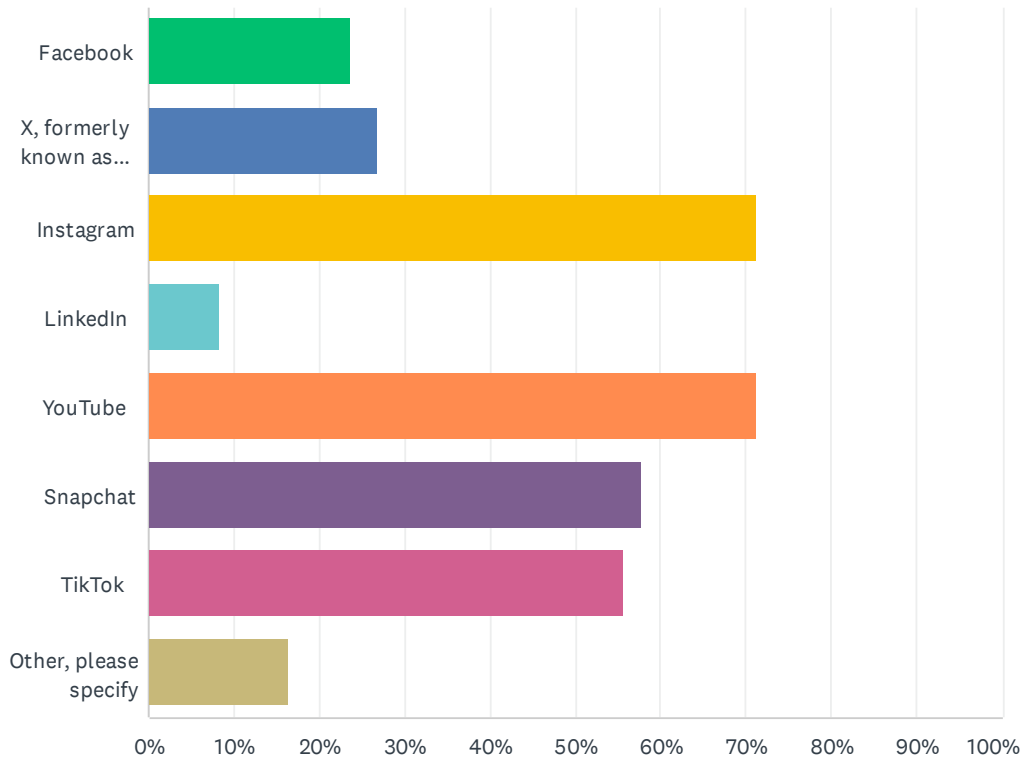

Q25 The Division and schools often share news and information on social media. Which of the following social media platforms do you use? Check all that apply.

Answered: 97 Skipped: 7

ANSWER CHOICES	RESPONSES
Facebook	23.71% 23
X, formerly known as Twitter	26.80% 26
Instagram	71.13% 69
LinkedIn	8.25% 8
YouTube	71.13% 69
Snapchat	57.73% 56
TikTok	55.67% 54
Other, please specify	16.49% 16
Total Respondents: 97	

#	OTHER, PLEASE SPECIFY	DATE
1	Miiverse, Lego life, Krusty Krab bulletin board	3/11/2024 11:03 AM
2	vsco	3/11/2024 11:01 AM