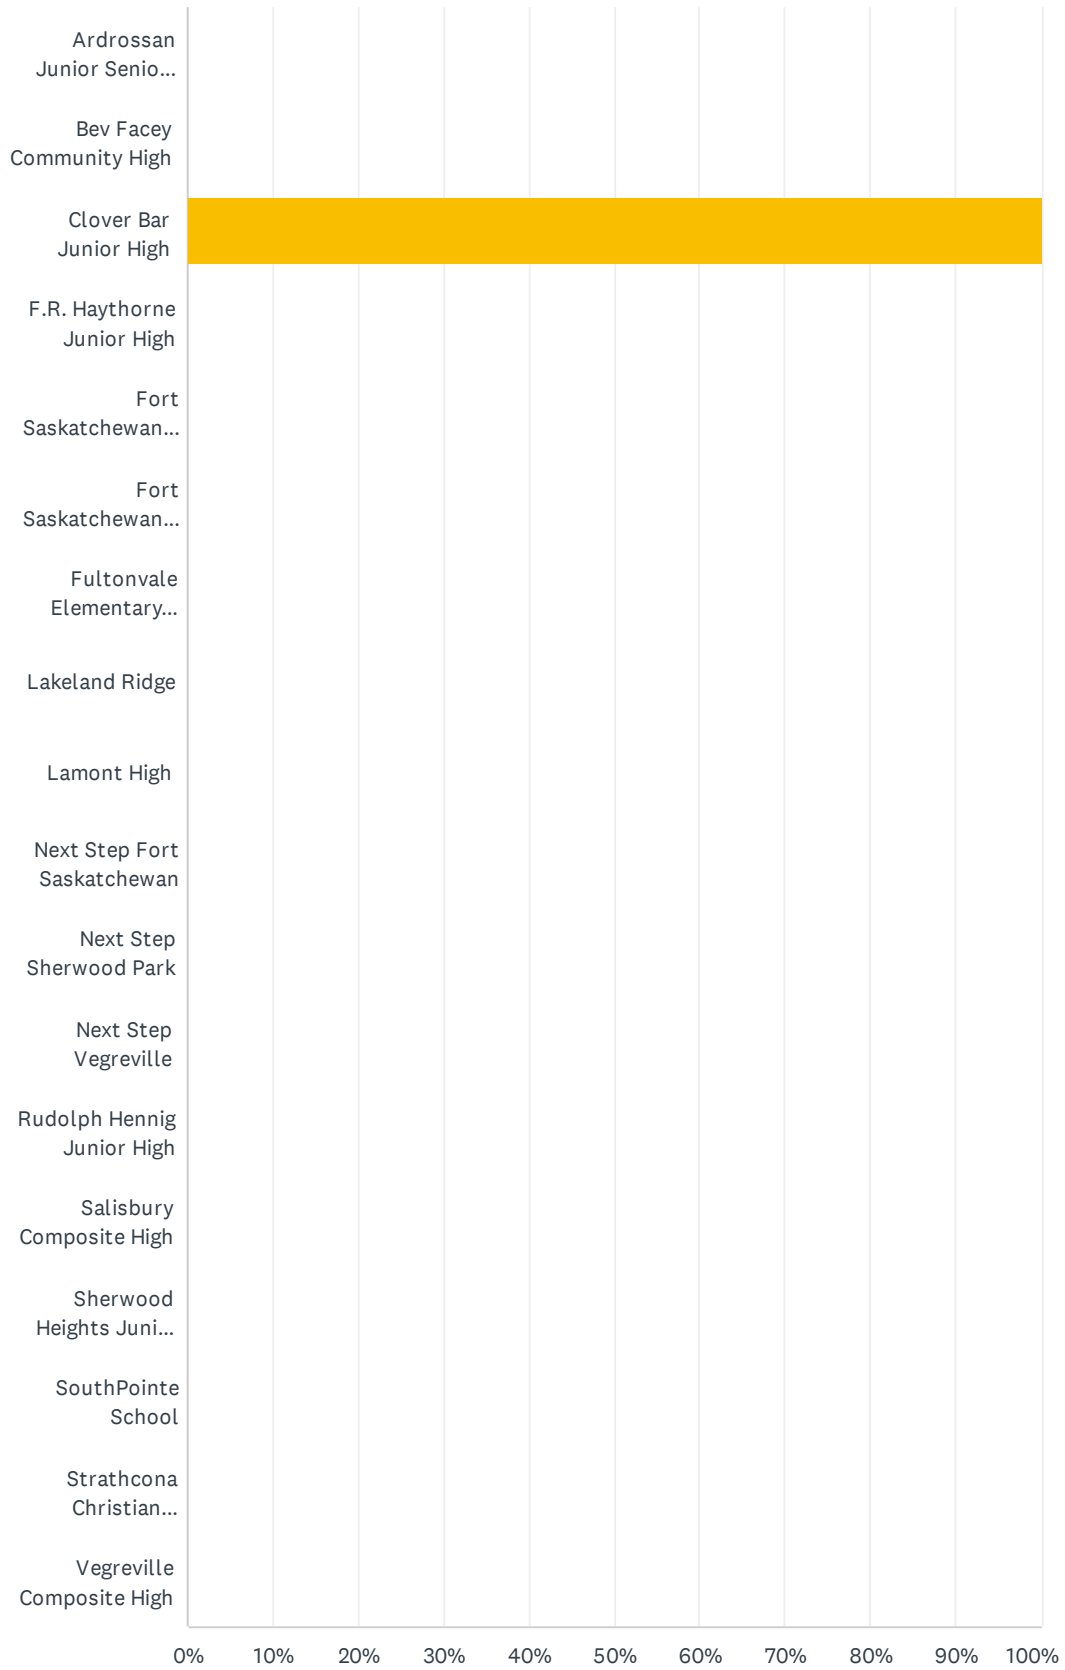

Q1 What school do you currently attend?

Answered: 104 Skipped: 0

2023-24 EIPS Annual Feedback Survey: For Students

2023-24 EIPS Annual Feedback Survey: For Students

ANSWER CHOICES	RESPONSES	
Ardrossan Junior Senior High	0.00%	0
Bev Facey Community High	0.00%	0
Clover Bar Junior High	100.00%	104
F.R. Haythorne Junior High	0.00%	0
Fort Saskatchewan Christian	0.00%	0
Fort Saskatchewan High	0.00%	0
Fultonvale Elementary Junior High	0.00%	0
Lakeland Ridge	0.00%	0
Lamont High	0.00%	0
Next Step Fort Saskatchewan	0.00%	0
Next Step Sherwood Park	0.00%	0
Next Step Vegreville	0.00%	0
Rudolph Hennig Junior High	0.00%	0
Salisbury Composite High	0.00%	0
Sherwood Heights Junior High	0.00%	0
SouthPointe School	0.00%	0
Strathcona Christian Academy Secondary	0.00%	0
Vegreville Composite High	0.00%	0
TOTAL		104