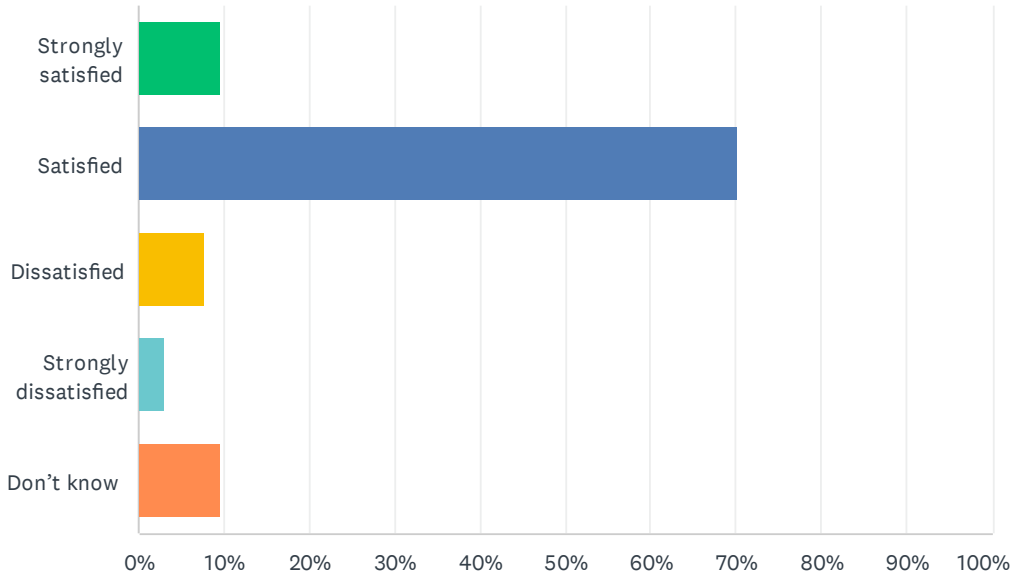

Q20 How satisfied are you with the opportunities provided for your parents and caregivers to be involved in your education? Refer to the EIPS Parent Engagement overview for examples of involvement and engagement opportunities that help support student success.

Answered: 104 Skipped: 0

ANSWER CHOICES	RESPONSES	
Strongly satisfied	9.62%	10
Satisfied	70.19%	73
Dissatisfied	7.69%	8
Strongly dissatisfied	2.88%	3
Don't know	9.62%	10
TOTAL		104