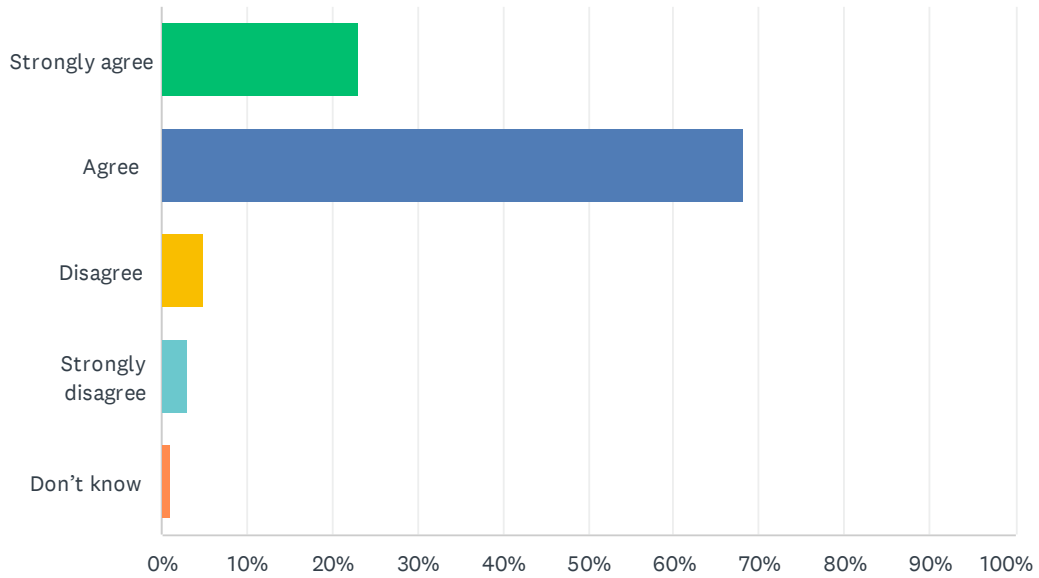

Q3 At school, I'm encouraged to do my best.

Answered: 104 Skipped: 0

ANSWER CHOICES	RESPONSES	
Strongly agree	23.08%	24
Agree	68.27%	71
Disagree	4.81%	5
Strongly disagree	2.88%	3
Don't know	0.96%	1
TOTAL		104