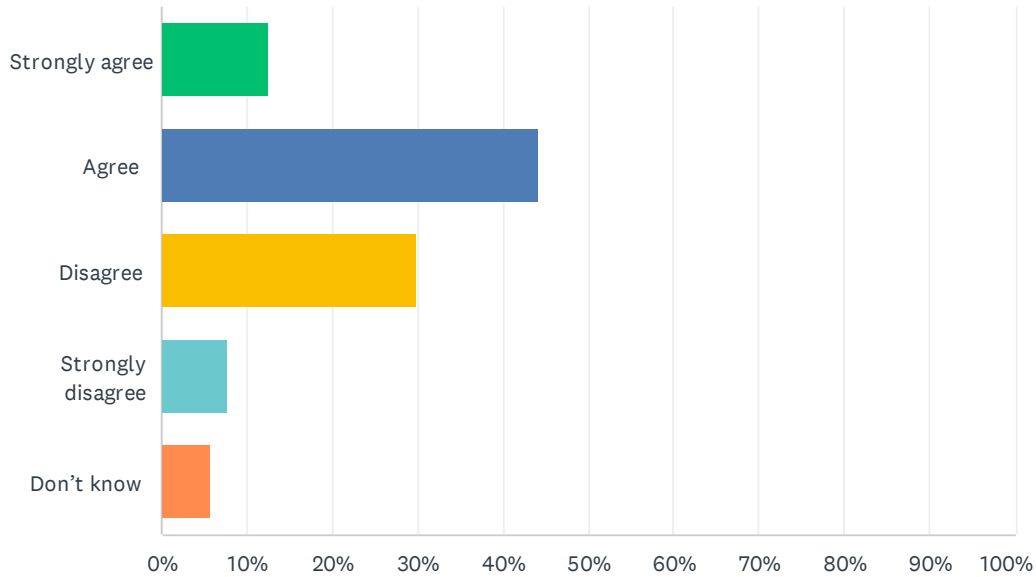

Q21 Teachers keep me informed about my progress and achievement in my courses.

Answered: 104 Skipped: 0

ANSWER CHOICES	RESPONSES	
Strongly agree	12.50%	13
Agree	44.23%	46
Disagree	29.81%	31
Strongly disagree	7.69%	8
Don't know	5.77%	6
TOTAL		104