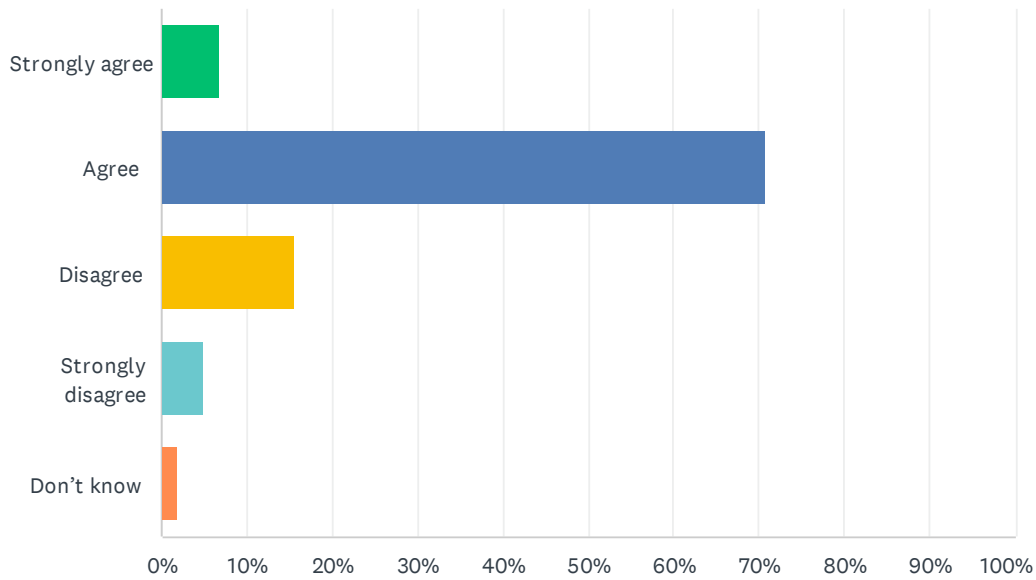

Q2 At school, my individual learning needs are met.

Answered: 103 Skipped: 1

ANSWER CHOICES	RESPONSES	
Strongly agree	6.80%	7
Agree	70.87%	73
Disagree	15.53%	16
Strongly disagree	4.85%	5
Don't know	1.94%	2
TOTAL		103