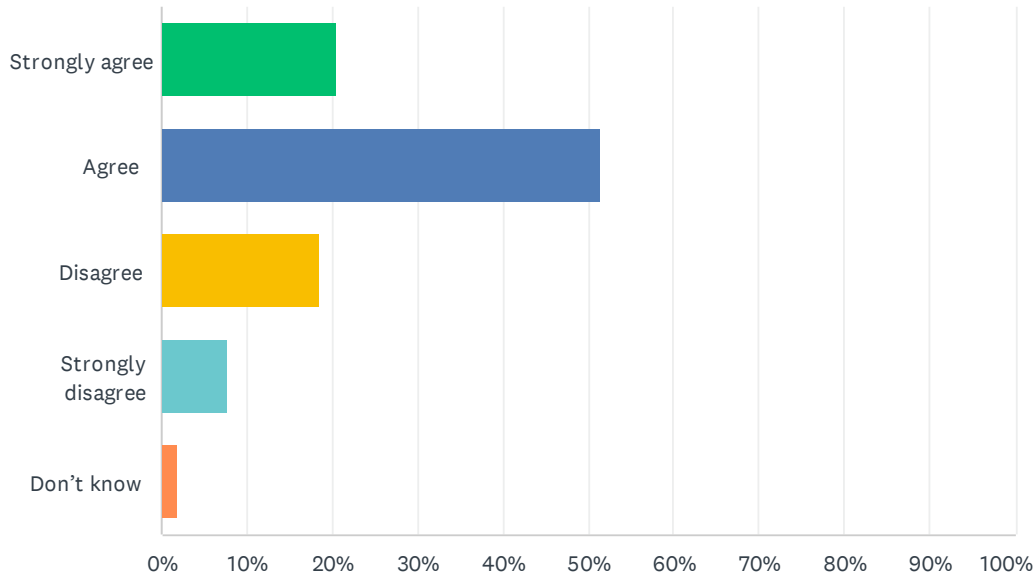

Q15 My school expects students to behave responsibly, and if not, they're dealt with fairly.

Answered: 103 Skipped: 1

ANSWER CHOICES	RESPONSES	
Strongly agree	20.39%	21
Agree	51.46%	53
Disagree	18.45%	19
Strongly disagree	7.77%	8
Don't know	1.94%	2
TOTAL		103