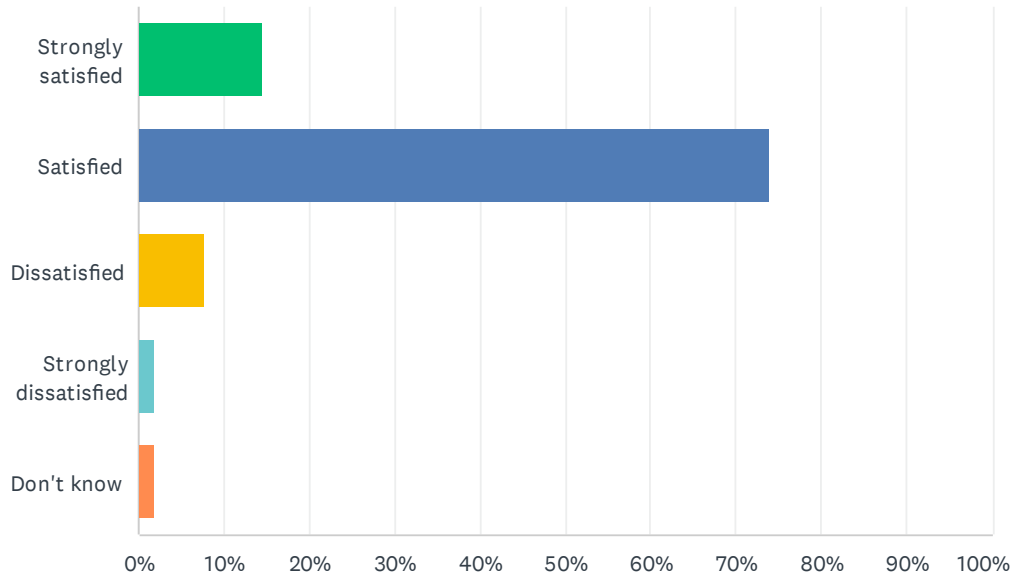

Q17 How satisfied are you with the resources available to support your learning?

Answered: 104 Skipped: 0

ANSWER CHOICES	RESPONSES	
Strongly satisfied	14.42%	15
Satisfied	74.04%	77
Dissatisfied	7.69%	8
Strongly dissatisfied	1.92%	2
Don't know	1.92%	2
TOTAL		104