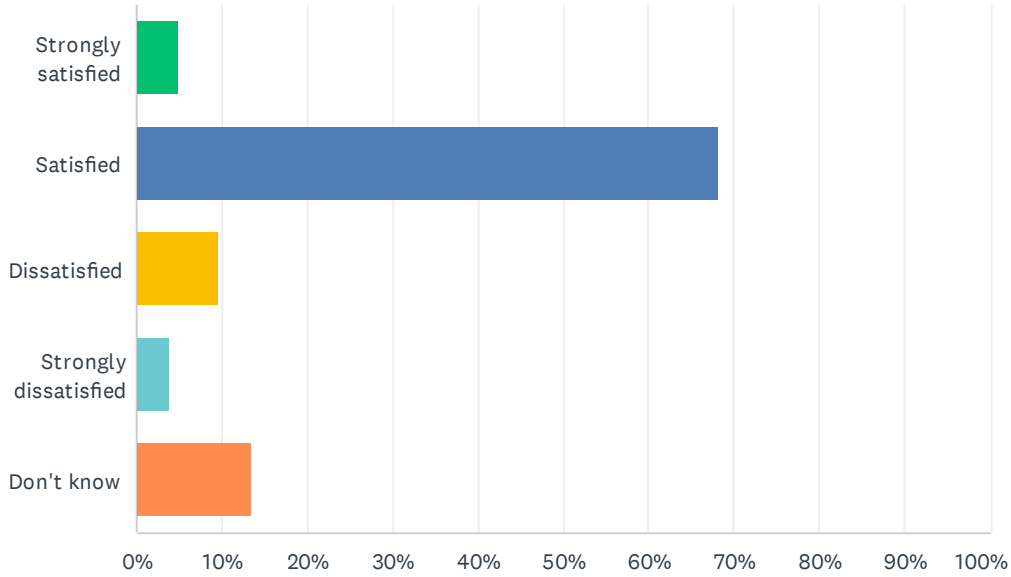

Q24 How satisfied are you with the Division’s commitment to advocating for public education?

Answered: 104 Skipped: 0

ANSWER CHOICES	RESPONSES	
Strongly satisfied	4.81%	5
Satisfied	68.27%	71
Dissatisfied	9.62%	10
Strongly dissatisfied	3.85%	4
Don't know	13.46%	14
TOTAL		104