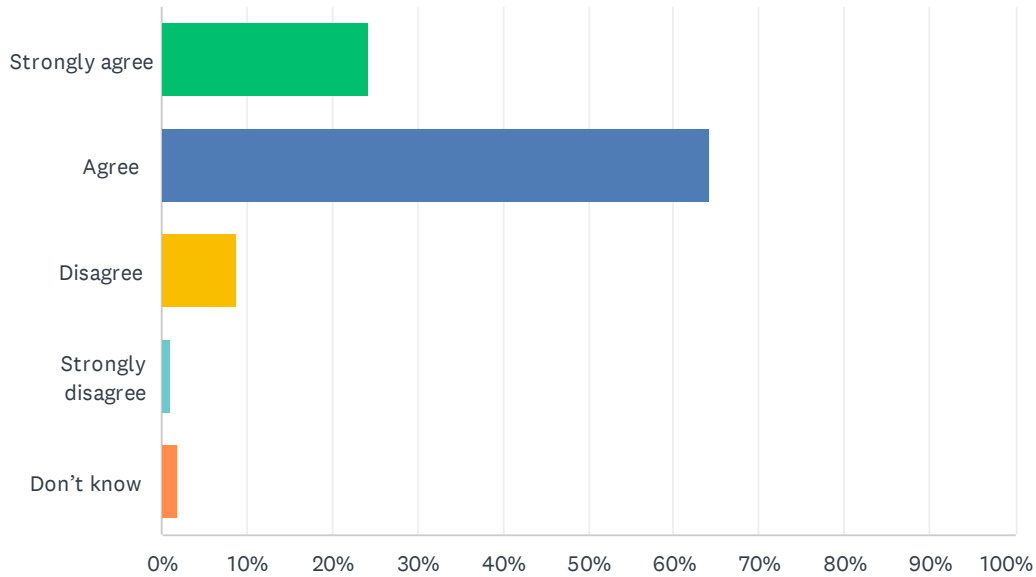

Q12 How satisfied are you with the leadership at your school?

Answered: 103 Skipped: 1

ANSWER CHOICES	RESPONSES	
Strongly satisfied	21.36%	22
Satisfied	60.19%	62
Dissatisfied	8.74%	9
Strongly dissatisfied	1.94%	2
Don't know	7.77%	8
TOTAL		103

Q13 My school encourages students to be responsible, respectful and engaged citizens.

Answered: 103 Skipped: 1

ANSWER CHOICES	RESPONSES	
Strongly agree	24.27%	25
Agree	64.08%	66
Disagree	8.74%	9
Strongly disagree	0.97%	1
Don't know	1.94%	2
TOTAL		103